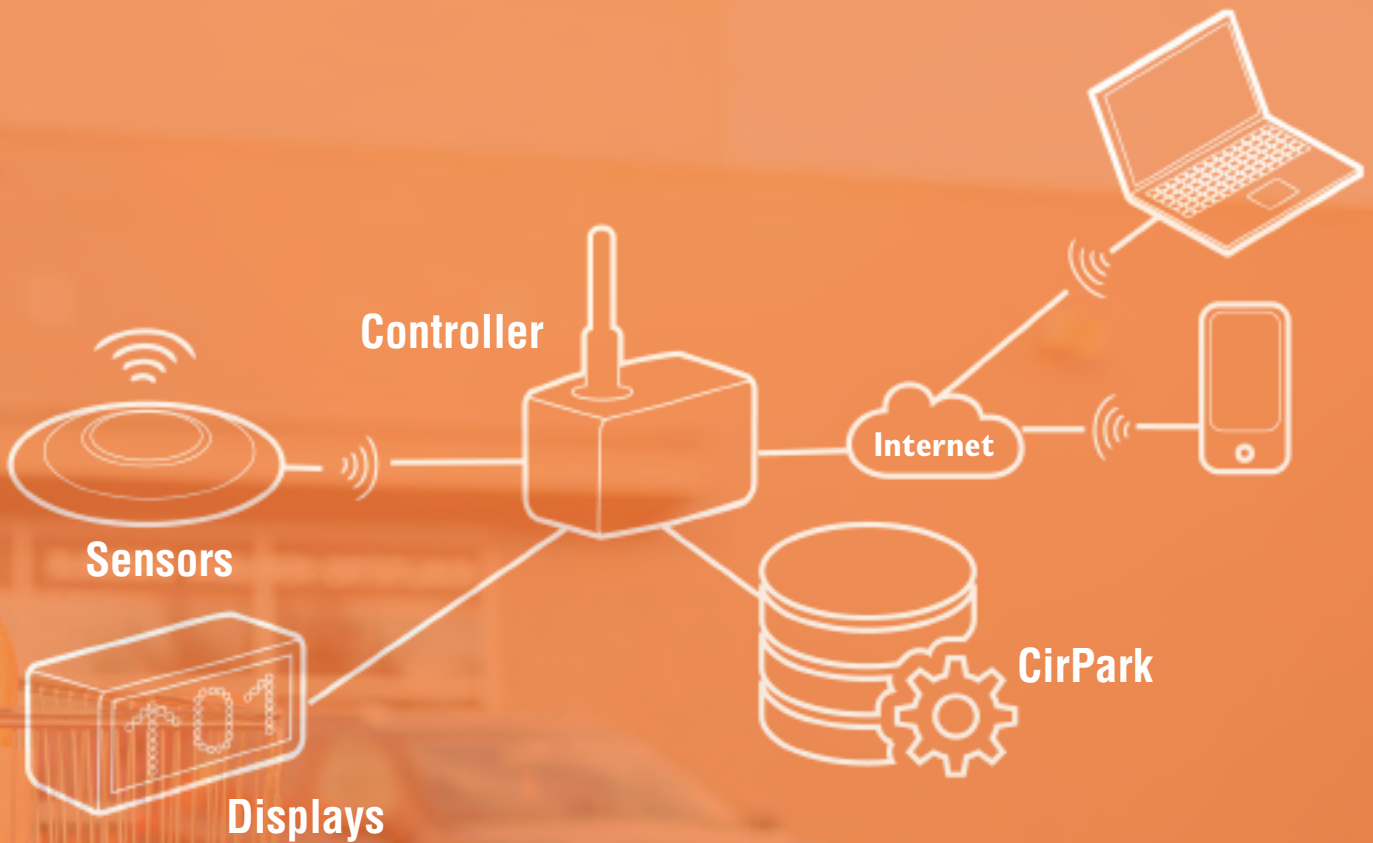

Our outdoor guidance System is the answer to a growing need for the Parking Traffic Management. The acquired know-how from the Indoor Guidance has been used to develop this system. Now its time for CirPark to manage the traffic from the inside to the outside.

Easy location
Stress reduction
Comfortable feeling
Customer loyalty

Workflow

How it works ?

Features

- + *Redundancy Wireless System.*
- + *Dynamically Sensor's List Management.*
- + *Up to 95% of reliability under low levels of magnetic noise.*
- + *Automatic Environment Learning Process.*
- + *Automatic filter of environmental noise.*
- + *Magnetic Relay Wake-Up.*
- + *RFID configuration transmission.*
- + *Modularly RF bandwidth & velocity for long distance's coverage.*